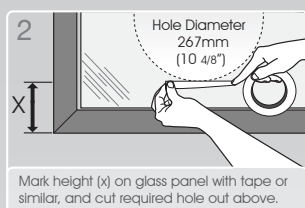

Suitable for all single-glaze applications
-Slim profile fits hole sizes from 245mm (7 1/4") to 267mm (8")

4-way locking system
-In, Out, In/Out and Locked

3 Year
Warranty

makrolon
High-tech plastic from Bayer
and Bayer Lustran

Flap Width
185mm (7 1/4")
Flap Height
205mm (8")
Door Diameter
280mm (11")

Glass
Cutout Dimensions

Hole Diameter
267mm (10 1/2")

3 Year
Warranty

Single Glazed

Pet-corp International[®]

PC1

Slim Profile Single-Glaze Glass Fitting Cat Door

⚠ Installation only to be completed by professional glazier

1
Measure the height (x) from the underside of the cats stomach to the floor.

2
Mark height (x) on glass panel with tape or similar, and cut required hole out above.

3
Install exterior frame into hole and slide interior frame over top to required fit.

4
Ensure door is level and secure using the 3 enclosed screws and plastic caps

- Designed for single pane glass installations up to 10mm thick
- Can be installed in ranch sliders
- Fits cut out hole 245mm and 267mm (For new installations we suggest a cut out hole of 267mm to allow fitment of a magnetic door at a later date)
- Large flap 185mm (w) x 205mm (h)
- 4-way locking system
- Virtually unbreakable flap made of high impact Bayer Polycarbonate
- Stainless steel screws to prevent rust and staining
- Self-lining frame to prevent dirt entrapment
- Strong NdFeb magnet provides self-locating flap and holds flap closed against strong winds
- Silicone coated brush seal to prevent draughts
- 3 year warranty
- Available in clear and white