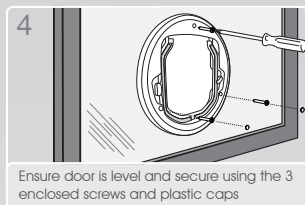

Flap Width
185mm (7 1/4")
Flap Height
205mm (8")
Door Diameter
280mm (11")

Glass
Cutout Dimensions

Hole Diameter
267mm (10 1/2")

3 Year
Warranty

Single Glazed

Pet-corp International[®]

PC1

Slim Profile Single-Glaze Glass Fitting Cat Door

⚠ Installation only to be completed by professional glazier

1
Measure the height (x) from the underside of the cats stomach to the floor.

2
Mark height (x) on glass panel with tape or similar, and cut required hole out above.

3
Install exterior frame into hole and slide interior frame over top to required fit.

4
Ensure door is level and secure using the 3 enclosed screws and plastic caps

- Designed for single pane glass installations up to 10mm thick
- Can be installed in ranch sliders
- Fits cut out hole 245mm and 267mm (For new installations we suggest a cut out hole of 267mm to allow fitment of a magnetic door at a later date)
- Large flap 185mm (w) x 205mm (h)
- 4-way locking system
- Virtually unbreakable flap made of high impact Bayer Polycarbonate
- Stainless steel screws to prevent rust and staining
- Self-lining frame to prevent dirt entrapment
- Strong NdFeb magnet provides self-locating flap and holds flap closed against strong winds
- Silicone coated brush seal to prevent draughts
- 3 year warranty
- Available in clear and white