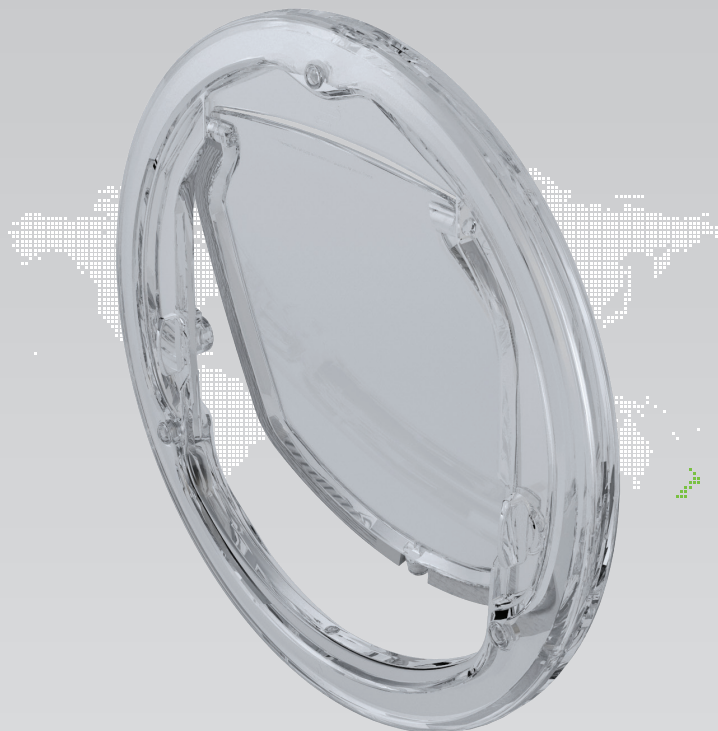

Single Glazed

Pet-corp International

Single-Glaze Cat Door

Slim Profile Single-Glaze Glass Fitting Cat Door

PC1

Generous flap size 185mm(7 1/4") x 205mm(8")
-Suits all breeds of cats and some small dogs

High impact 100% polycarbonate door
-UV stabilized and virtually unbreakable

Flap Width
185mm (7 1/4")
Flap Height
205mm (8")
Door Diameter
280mm (11")

Glass
Cutout Dimensions

Hole Diameter
267mm (10 1/2")

3 Year
Warranty

Single Glazed

Pet-corp International[®]

PC1

Slim Profile Single-Glaze Glass Fitting Cat Door

⚠ Installation only to be completed by professional glazier

1
Measure the height (x) from the underside of the cats stomach to the floor.

2
Mark height (x) on glass panel with tape or similar, and cut required hole out above.

3
Install exterior frame into hole and slide interior frame over top to required fit.

4
Ensure door is level and secure using the 3 enclosed screws and plastic caps

- Designed for single pane glass installations up to 10mm thick
- Can be installed in ranch sliders
- Fits cut out hole 245mm and 267mm (For new installations we suggest a cut out hole of 267mm to allow fitment of a magnetic door at a later date)
- Large flap 185mm (w) x 205mm (h)
- 4-way locking system
- Virtually unbreakable flap made of high impact Bayer Polycarbonate
- Stainless steel screws to prevent rust and staining
- Self-lining frame to prevent dirt entrapment
- Strong NdFeb magnet provides self-locating flap and holds flap closed against strong winds
- Silicone coated brush seal to prevent draughts
- 3 year warranty
- Available in clear and white