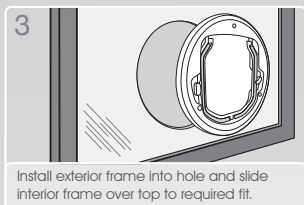

Suitable for all single-glaze applications
-Slim profile fits hole sizes from 245mm (7 1/4") to 267mm (8")

4-way locking system
-In, Out, In/Out and Locked

3 Year
Warranty

makrolon
High-tech plastic from Bayer
and Bayer Lustran

Flap Width
185mm (7 1/4")
Flap Height
205mm (8")
Door Diameter
280mm (11")

Glass
Cutout Dimensions

Hole Diameter
267mm (10 1/2")

3 Year
Warranty

Single Glazed

Pet-corp International[®]

PC1

Slim Profile Single-Glaze Glass Fitting Cat Door

⚠ Installation only to be completed by professional glazier

1
Measure the height (x) from the underside of the cats stomach to the floor.

2
Mark height (x) on glass panel with tape or similar, and cut required hole out above.

3
Install exterior frame into hole and slide interior frame over top to required fit.

4
Ensure door is level and secure using the 3 enclosed screws and plastic caps

- Designed for single pane glass installations up to 10mm thick
- Can be installed in ranch sliders
- Fits cut out hole 245mm and 267mm (For new installations we suggest a cut out hole of 267mm to allow fitment of a magnetic door at a later date)
- Large flap 185mm (w) x 205mm (h)
- 4-way locking system
- Virtually unbreakable flap made of high impact Bayer Polycarbonate
- Stainless steel screws to prevent rust and staining
- Self-lining frame to prevent dirt entrapment
- Strong NdFeb magnet provides self-locating flap and holds flap closed against strong winds
- Silicone coated brush seal to prevent draughts
- 3 year warranty
- Available in clear and white