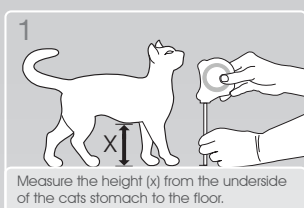

Suitable for all single-glaze applications
-Slim profile fits hole sizes from 245mm (7 1/4") to 267mm (8")

4-way locking system
-In, Out, In/Out and Locked

3 Year
Warranty

makrolon
High-tech plastic from Bayer
and Bayer Lustran

Flap Width
185mm (7 1/4")
Flap Height
205mm (8")
Door Diameter
280mm (11")

Glass
Cutout Dimensions

Hole Diameter
267mm (10 1/2")

3 Year
Warranty

Single Glazed

Pet-corp International[®]

PC1

Slim Profile Single-Glaze Glass Fitting Cat Door

⚠ Installation only to be completed by professional glazier

1
Measure the height (x) from the underside of the cats stomach to the floor.

2
Mark height (x) on glass panel with tape or similar, and cut required hole out above.

3
Install exterior frame into hole and slide interior frame over top to required fit.

4
Ensure door is level and secure using the 3 enclosed screws and plastic caps

- Designed for single pane glass installations up to 10mm thick
- Can be installed in ranch sliders
- Fits cut out hole 245mm and 267mm (For new installations we suggest a cut out hole of 267mm to allow fitment of a magnetic door at a later date)
- Large flap 185mm (w) x 205mm (h)
- 4-way locking system
- Virtually unbreakable flap made of high impact Bayer Polycarbonate
- Stainless steel screws to prevent rust and staining
- Self-lining frame to prevent dirt entrapment
- Strong NdFeb magnet provides self-locating flap and holds flap closed against strong winds
- Silicone coated brush seal to prevent draughts
- 3 year warranty
- Available in clear and white